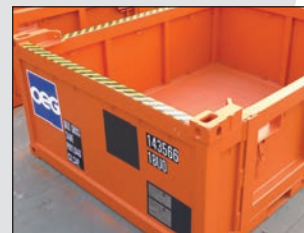

Type	10ft Half Height
Dimensions	2991mm x 2438mm x 1281mm
Tare Weight	1380kg
Payload	7940kg
Max. Gross Weight	9320kg